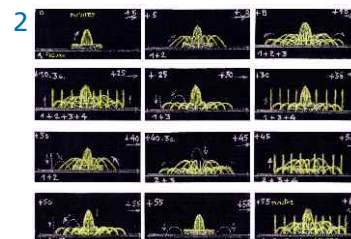

Création d'un scénario (FMP).
Creation of a scenario (PMF).